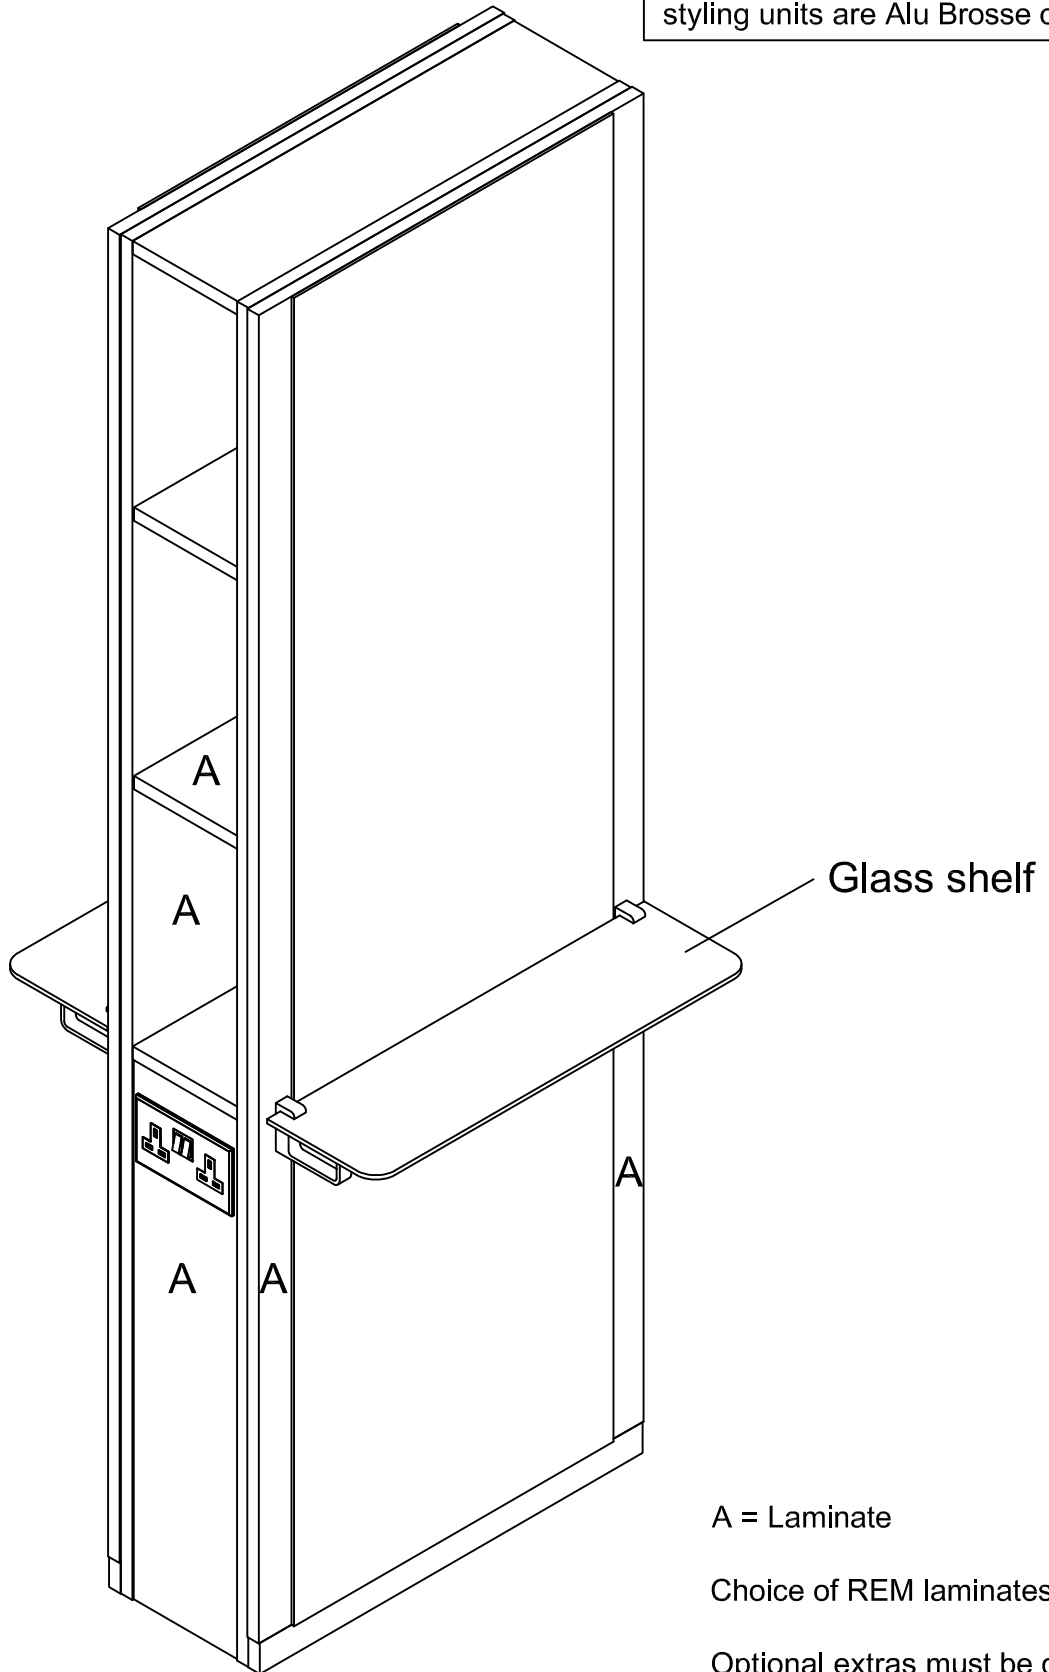

Icon Island Unit
05193
Edition 3-2020

NOTE: island column will be white if styling units are Alu Brosse or Reed

A = Laminate

Choice of REM laminates

Optional extras must be clearly detailed at time of order.