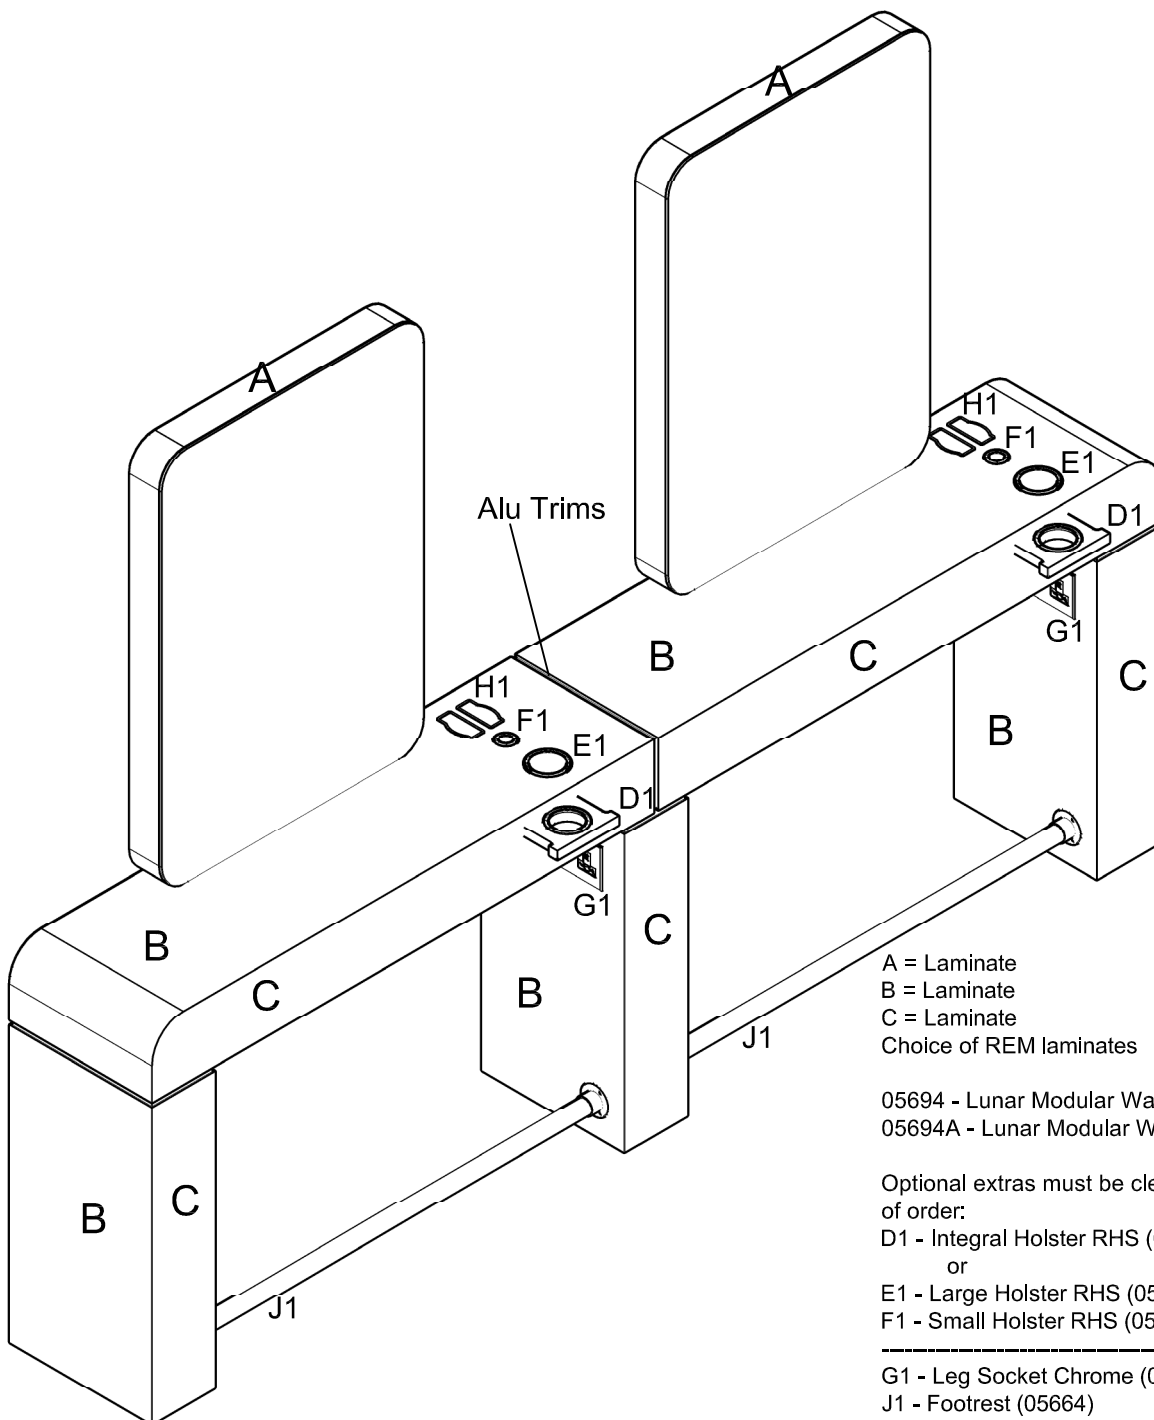

Lunar Modular Styling Unit  
 05694 / 05694A x 2  
 Edition 3-2020

A = Laminate  
 B = Laminate  
 C = Laminate  
 Choice of REM laminates

05694 - Lunar Modular Wall Standard Mirror  
 05694A - Lunar Modular Wall Storage Mirror

Optional extras must be clearly detailed at time of order:  
 D1 - Integral Holster RHS (05668)  
 or  
 E1 - Large Holster RHS (05823)  
 F1 - Small Holster RHS (05812)  
 -----  
 G1 - Leg Socket Chrome (05852)  
 J1 - Footrest (05664)  
 H1 - Polycarbonate Straightener Holster (05811)