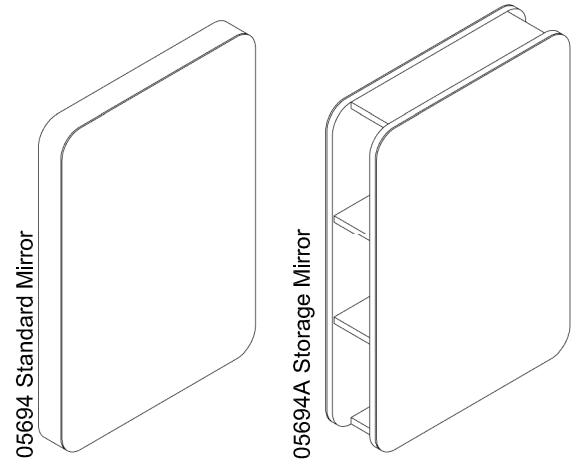

Lunar Modular Styling Unit  
 05694 / 05694A x 2  
 Edition 3-2020

A = Laminate  
 B = Laminate  
 C = Laminate  
 Choice of REM laminates

05694 - Lunar Modular Wall Standard Mirror  
 05694A - Lunar Modular Wall Storage Mirror

Optional extras must be clearly detailed at time of order:  
 D1 - Integral Holster RHS (05668)  
 or  
 E1 - Large Holster RHS (05823)  
 F1 - Small Holster RHS (05812)  
 -----  
 G1 - Leg Socket Chrome (05852)  
 J1 - Footrest (05664)  
 H1 - Polycarbonate Straightener Holster (05811)