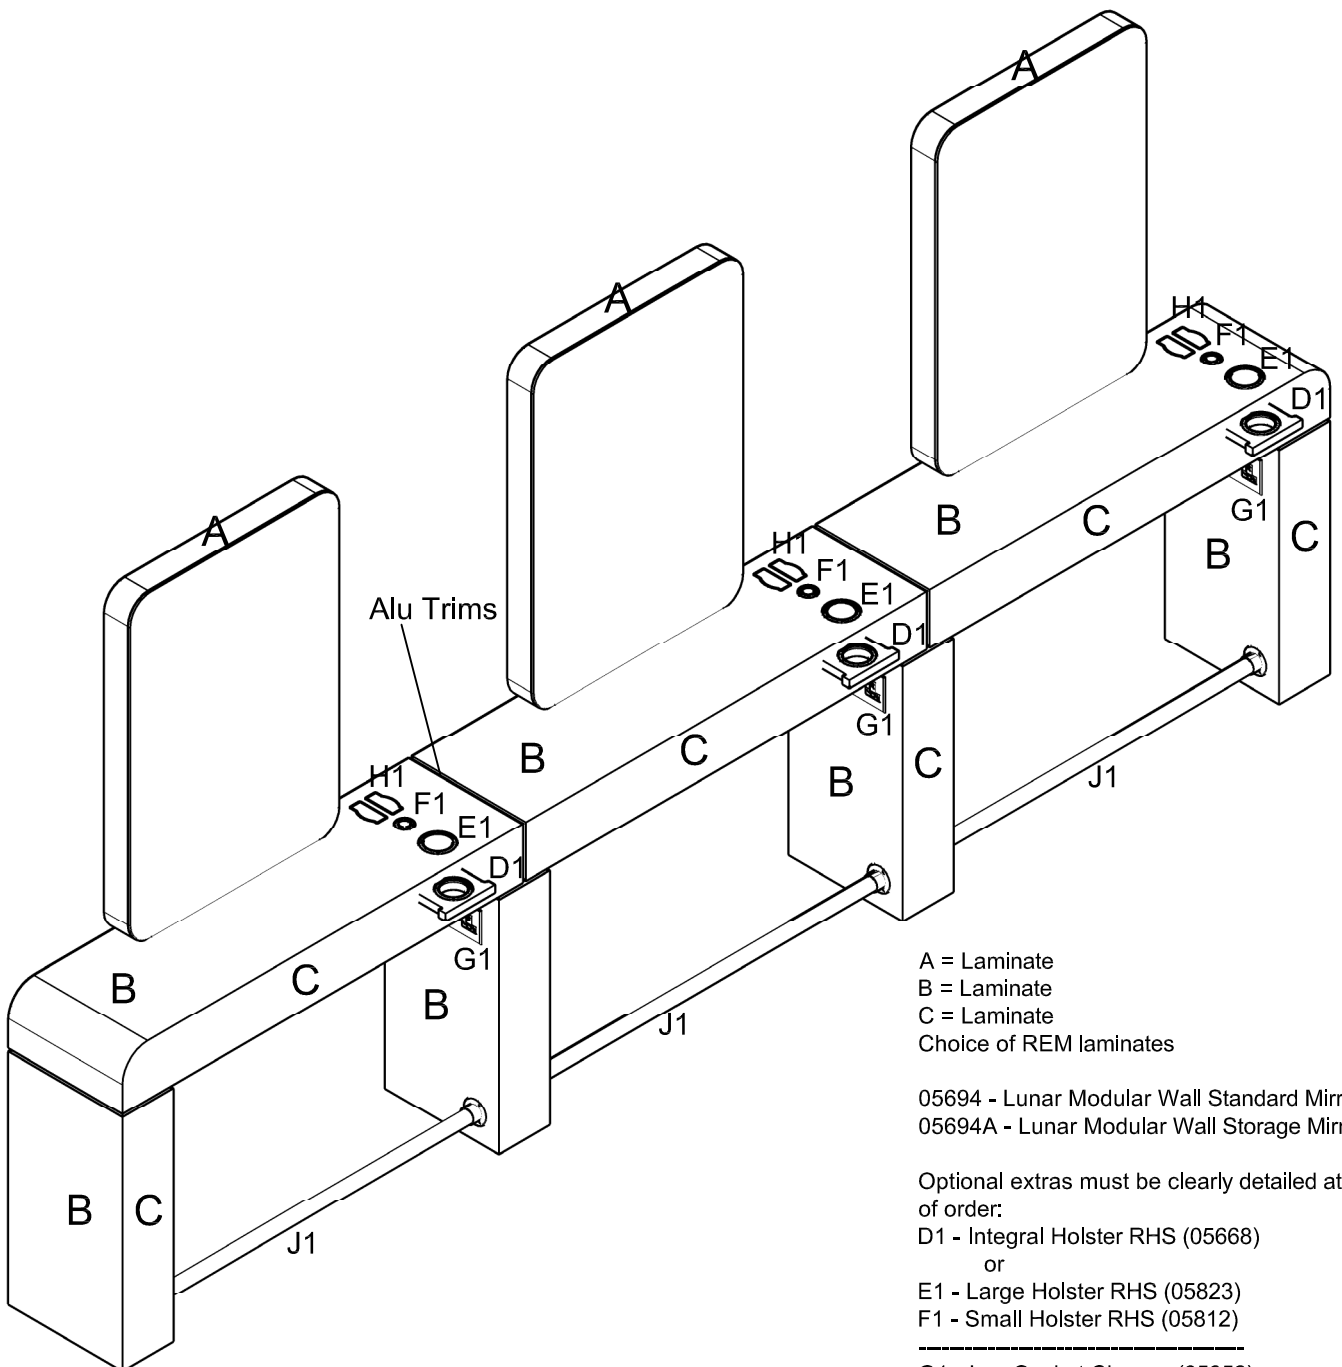

Lunar Modular Styling Unit
 05694 / 05694A x 3
 Edition 3-2020

A = Laminate
 B = Laminate
 C = Laminate
 Choice of REM laminates

05694 - Lunar Modular Wall Standard Mirror
 05694A - Lunar Modular Wall Storage Mirror

Optional extras must be clearly detailed at time of order:

- D1 - Integral Holster RHS (05668)
- or
- E1 - Large Holster RHS (05823)
- F1 - Small Holster RHS (05812)

-
- G1 - Leg Socket Chrome (05852)
 - J1 - Footrest (05664)
 - H1 - Polycarbonate Straightener Holster (05811)