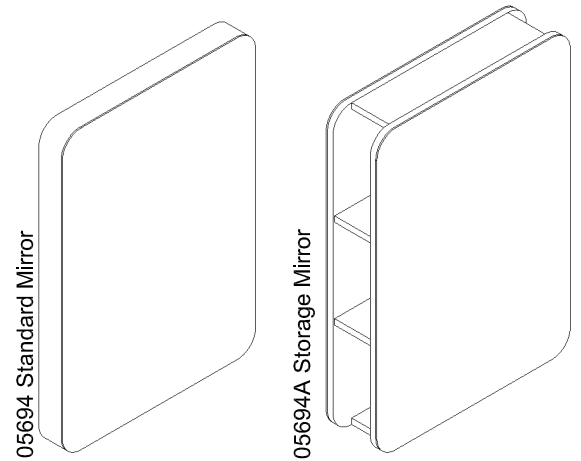

Lunar Modular Styling Unit
 05694 / 05694A x 3
 Edition 3-2020

A = Laminate
 B = Laminate
 C = Laminate
 Choice of REM laminates

05694 - Lunar Modular Wall Standard Mirror
 05694A - Lunar Modular Wall Storage Mirror

Optional extras must be clearly detailed at time of order:

- D1 - Integral Holster RHS (05668)
- or
- E1 - Large Holster RHS (05823)
- F1 - Small Holster RHS (05812)

-
- G1 - Leg Socket Chrome (05852)
 - J1 - Footrest (05664)
 - H1 - Polycarbonate Straightener Holster (05811)