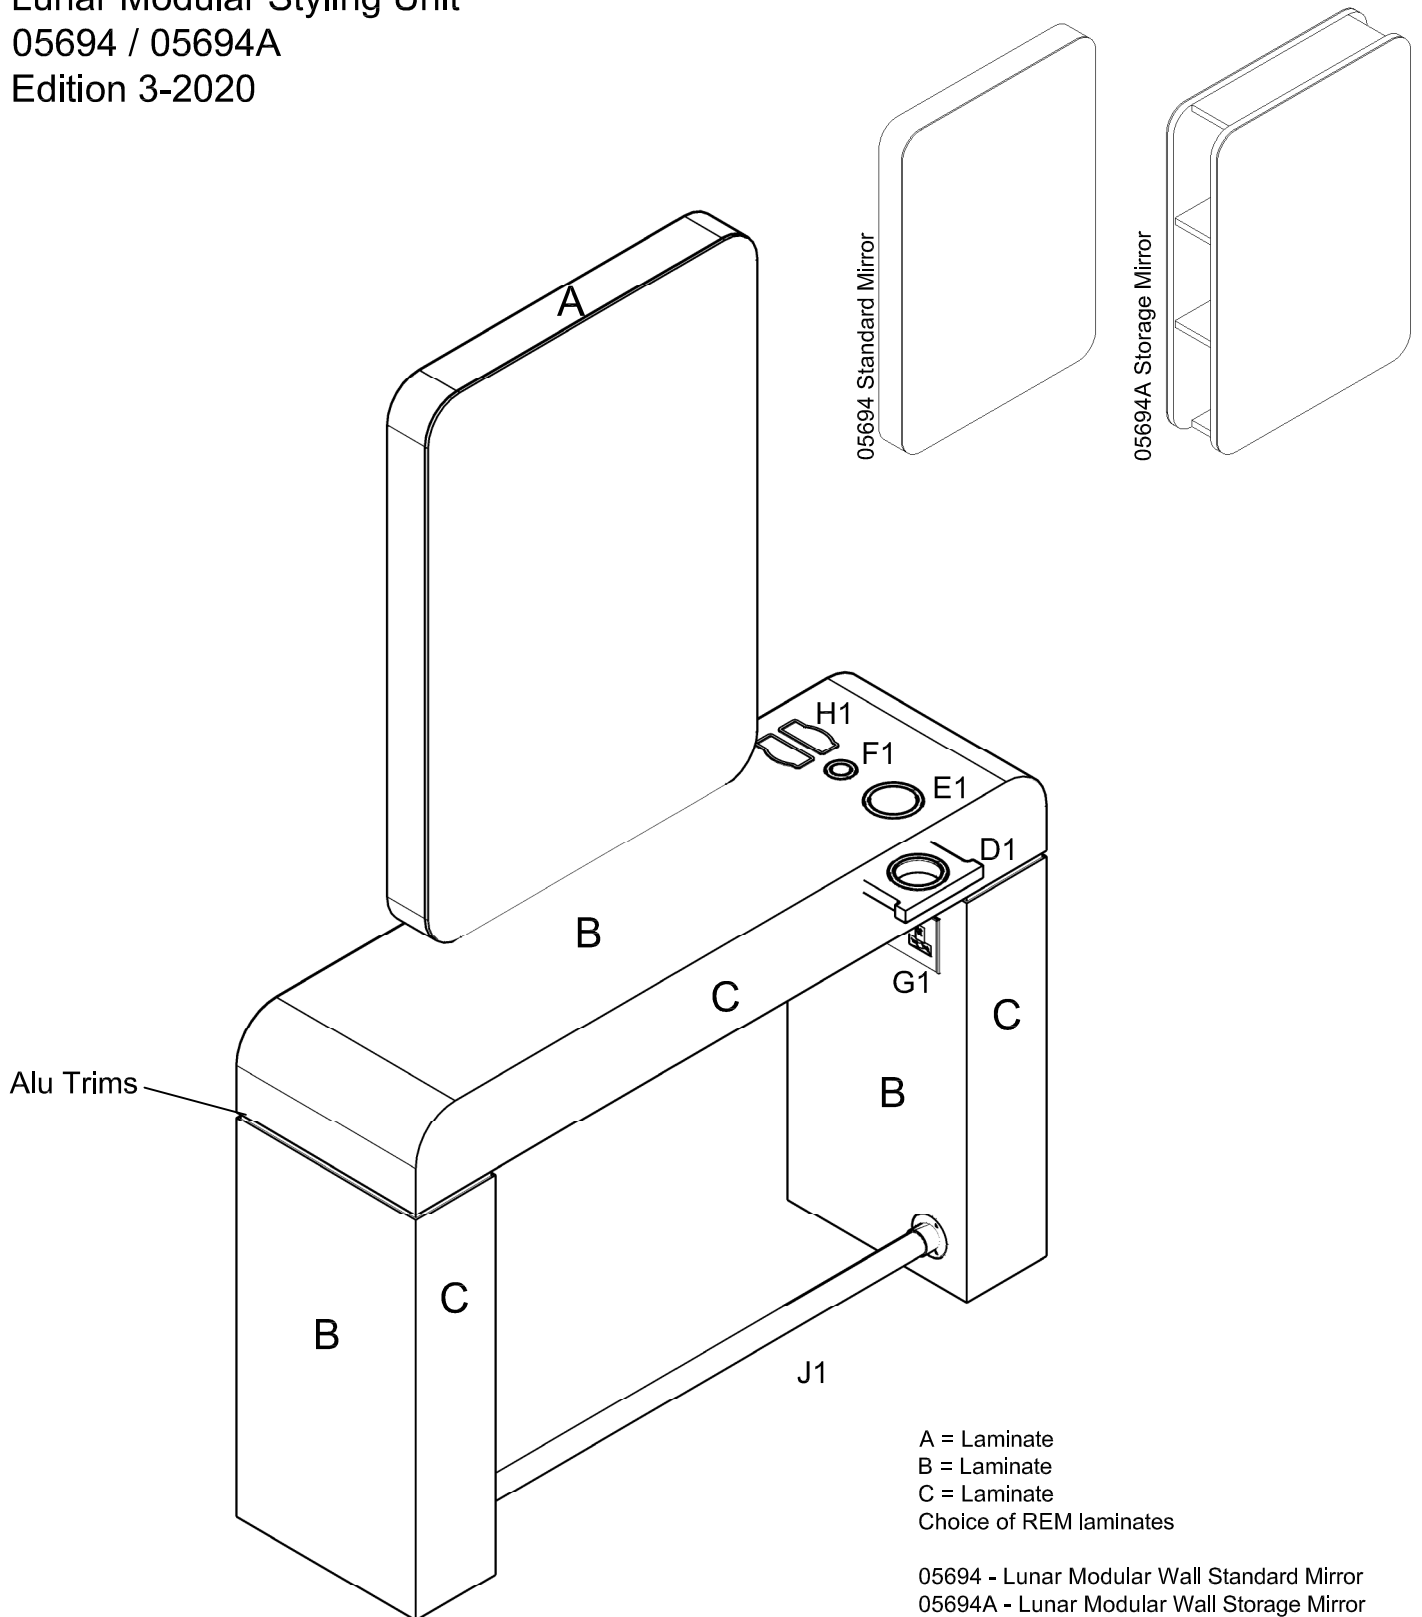

Lunar Modular Styling Unit
05694 / 05694A
Edition 3-2020

A = Laminate
B = Laminate
C = Laminate
Choice of REM laminates

05694 - Lunar Modular Wall Standard Mirror
05694A - Lunar Modular Wall Storage Mirror

Optional extras must be clearly detailed at time of order:

D1 - Integral Holster RHS (05668)

or

E1 - Large Holster RHS (05823)

F1 - Small Holster RHS (05812)

G1 - Leg Socket Chrome (05852)

J1 - Footrest (05664)

H1 - Polycarbonate Straightener Holster (05811)