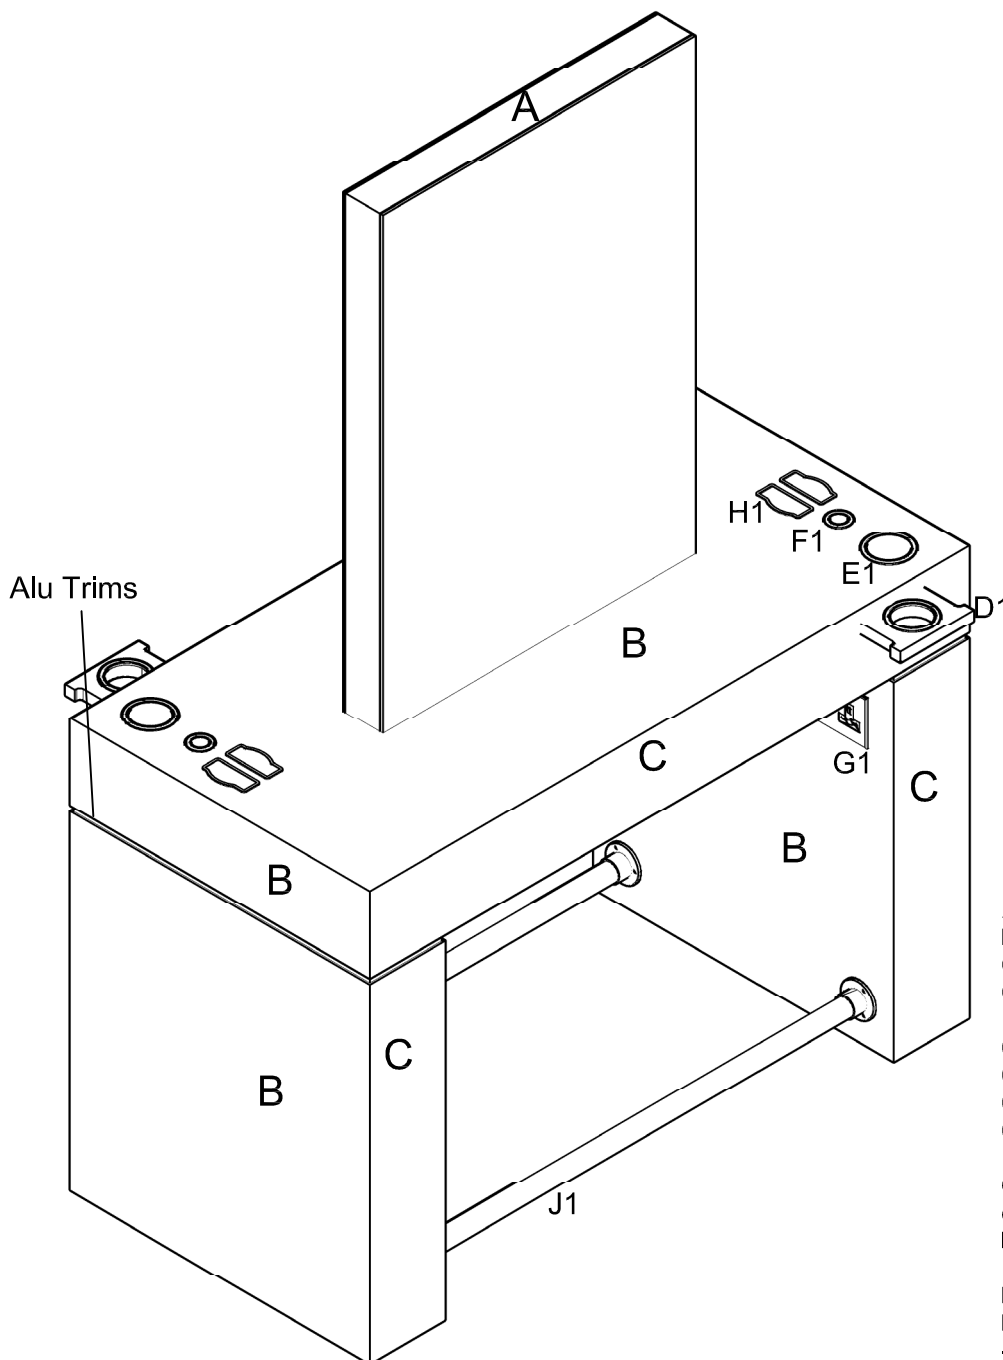

Oasis Modular Island Unit  
 05667 / 05667A / 05667B / 05667C  
 Edition 3-2020

A = Laminate  
 B = Laminate  
 C = Laminate  
 Choice of REM laminates

05667 - Oasis Modular Wall Standard Mirror  
 05667A - Oasis Modular Wall Storage Mirror  
 05667B - Oasis Modular Wall Glow Storage Mirror  
 05667C - Oasis Modular Wall Lux Storage Mirror

Optional extras must be clearly detailed at time of order:

D1 - Integral Holster RHS (05668)

or

E1 - Large Holster RHS (05823)

F1 - Small Holster RHS (05812)

G1 - Leg Socket Chrome (05852)

J1 - Footrest (05664)

H1 - Polycarbonate Straightener Holster (05811)