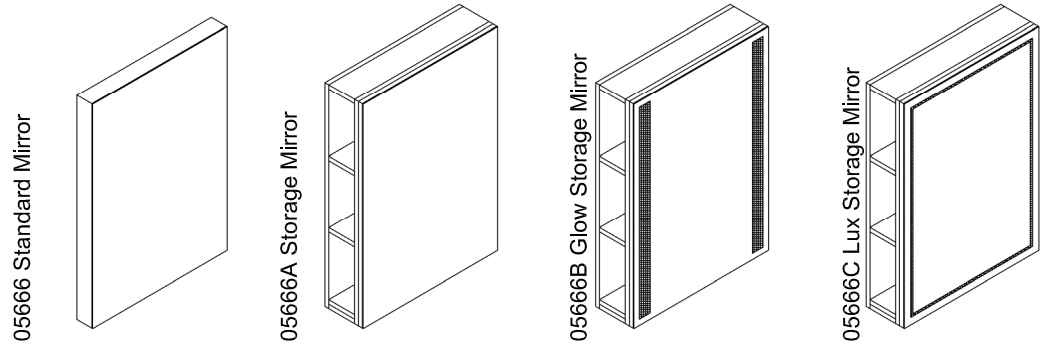

Oasis Modular Styling Unit

05666 / 05666A / 05666B / 05666C x 3

Edition 3-2020

A = Laminate
 B = Laminate
 C = Laminate
 Choice of REM laminates

05666 - Oasis Modular Wall Standard Mirror
 05666A - Oasis Modular Wall Storage Mirror
 05666B - Oasis Modular Wall Glow Storage Mirror
 05666C - Oasis Modular Wall Lux Storage Mirror

Optional extras must be clearly detailed at time of order:

D1 - Integral Holster RHS (05668)

or

E1 - Large Holster RHS (05823)

F1 - Small Holster RHS (05812)

G1 - Leg Socket Chrome (05852)

J1 - Footrest (05664)