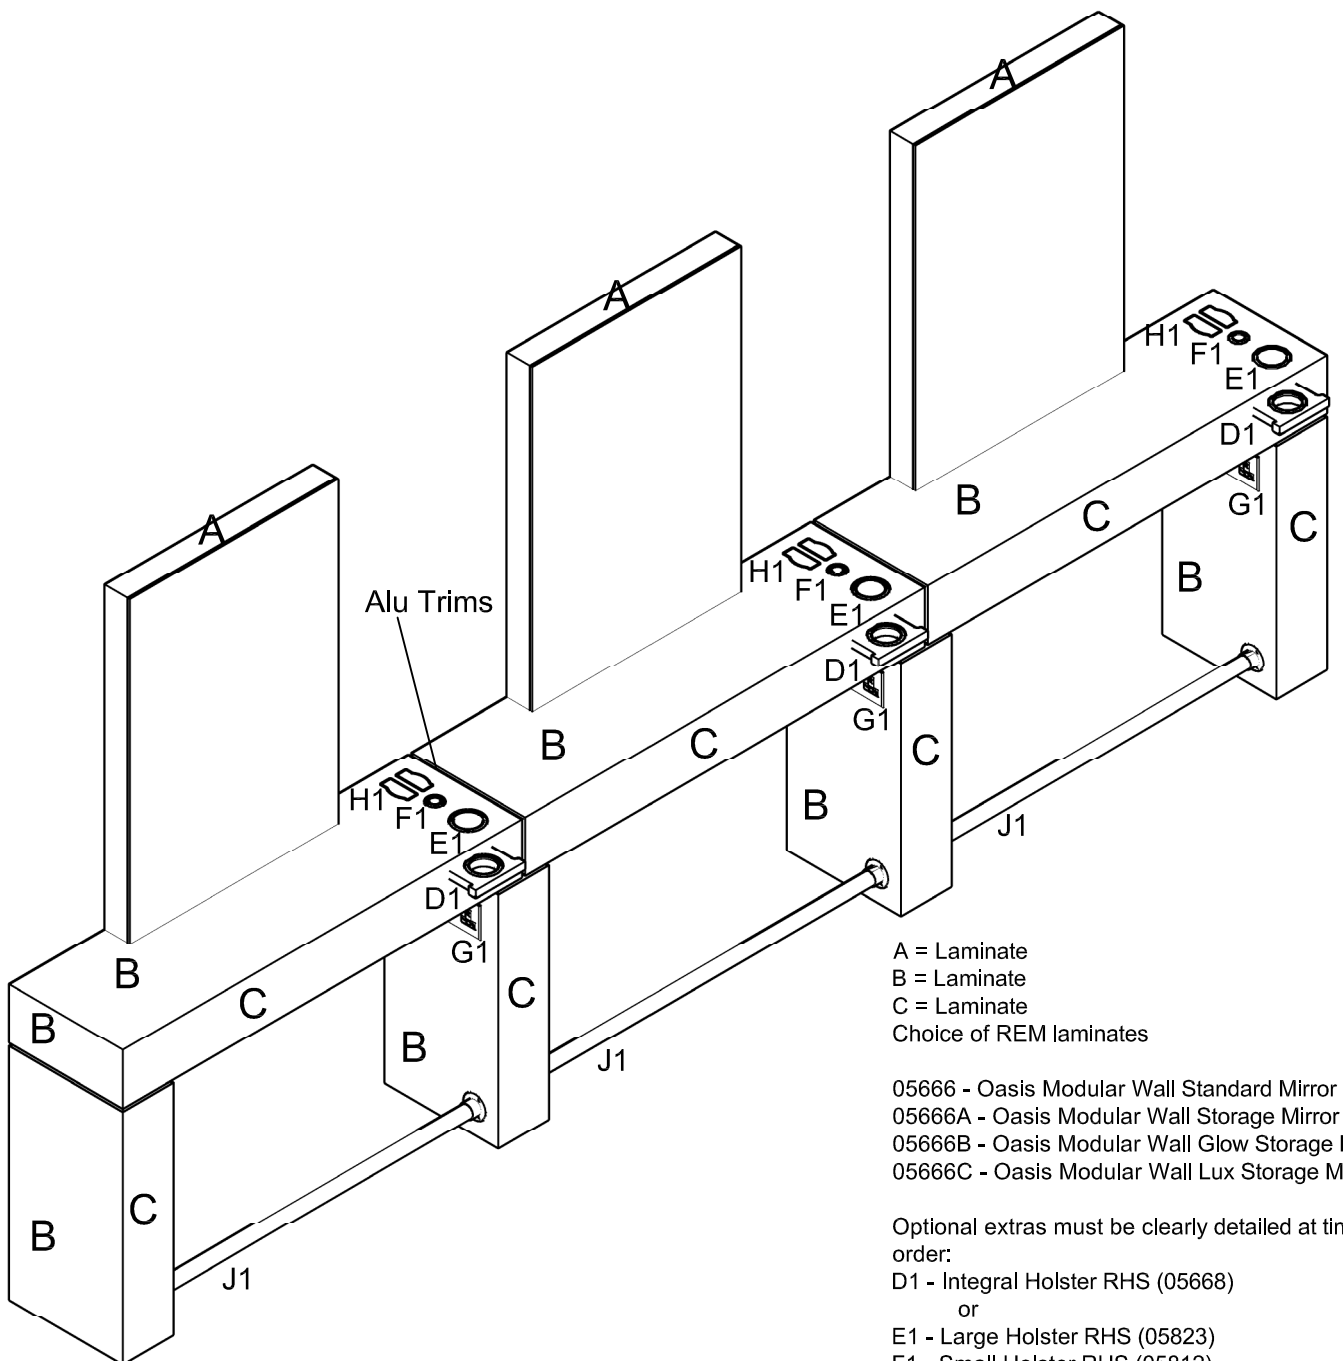

Oasis Modular Styling Unit

05666 / 05666A / 05666B / 05666C x 3

Edition 3-2020

A = Laminate
 B = Laminate
 C = Laminate
 Choice of REM laminates

05666 - Oasis Modular Wall Standard Mirror
 05666A - Oasis Modular Wall Storage Mirror
 05666B - Oasis Modular Wall Glow Storage Mirror
 05666C - Oasis Modular Wall Lux Storage Mirror

Optional extras must be clearly detailed at time of order:

D1 - Integral Holster RHS (05668)

or

E1 - Large Holster RHS (05823)

F1 - Small Holster RHS (05812)

G1 - Leg Socket Chrome (05852)

J1 - Footrest (05664)

H1 - Polycarbonate Straightener Holster (05811)