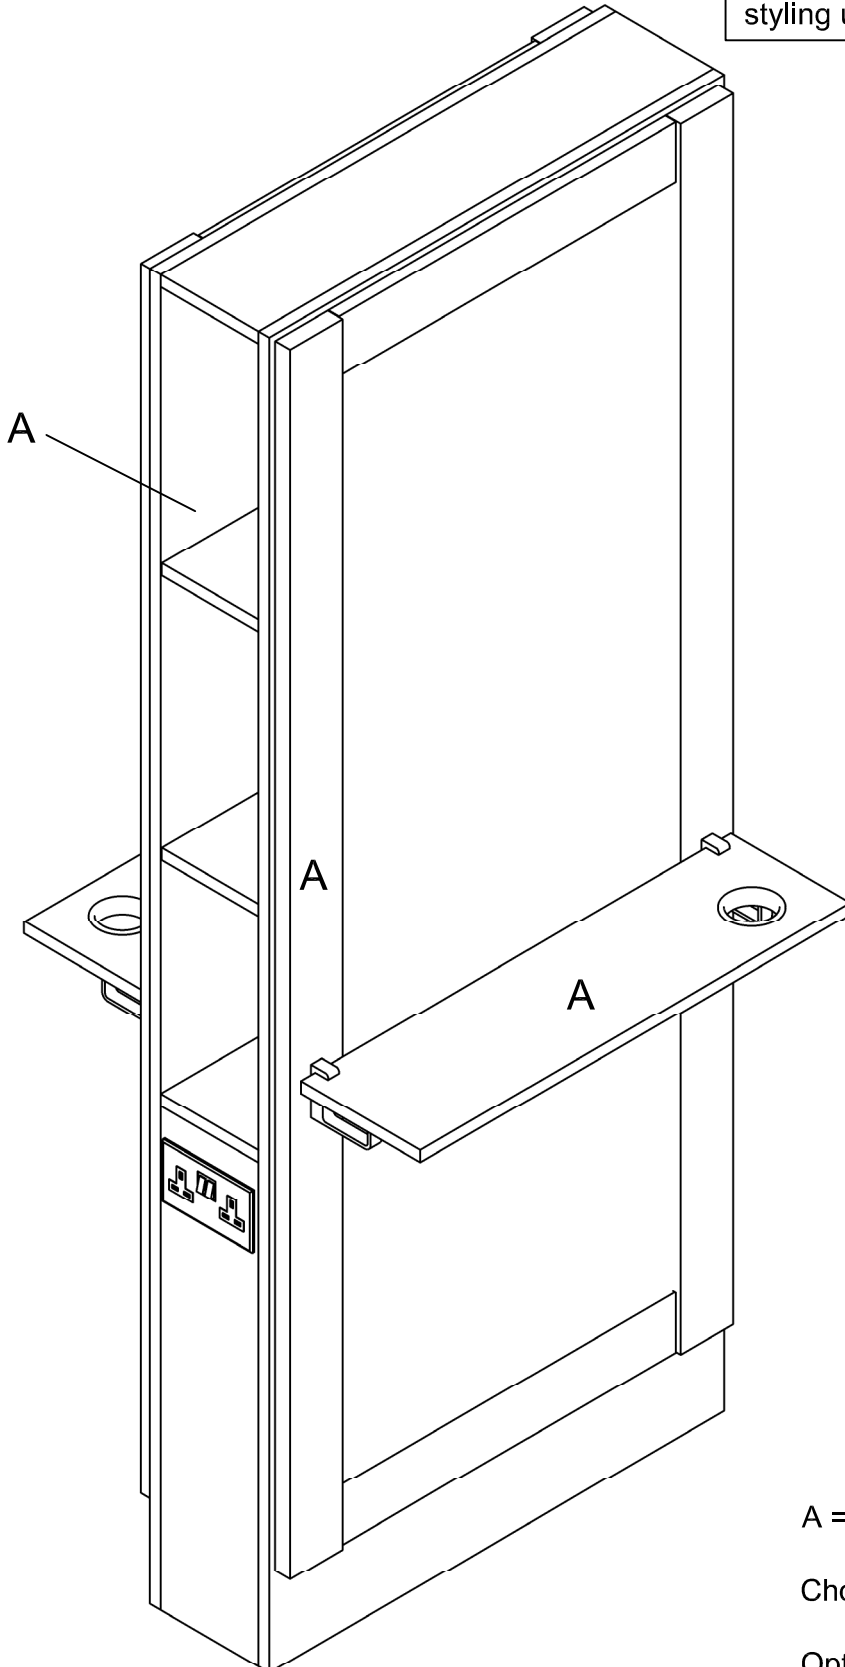

Paris Island Unit  
05196  
Edition 3-2020

NOTE: island column will be white if styling units are Alu Brosse or Reed

A = Laminate

Choice of REM laminates

Optional extras must be clearly detailed at time of order.